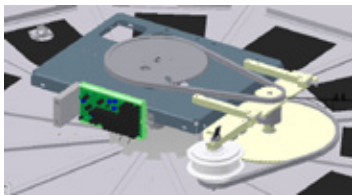

Saving + Generating Energy!

Boon Edam had been tinkering with the idea of an energy generating revolving door for more than a decade when a Dutch architect put a concrete request before them. From that moment development took flight. Having installed the first NRG+Tourniket in 2008, Boon Edam continued development and will now be releasing a new version of the energy generating revolving door, the NRG+ 2. Equipped with a new state of the art generator, the NRG+ 2 combines a better functionality and a higher power output to save even more energy, and therefore more money.

How it works!